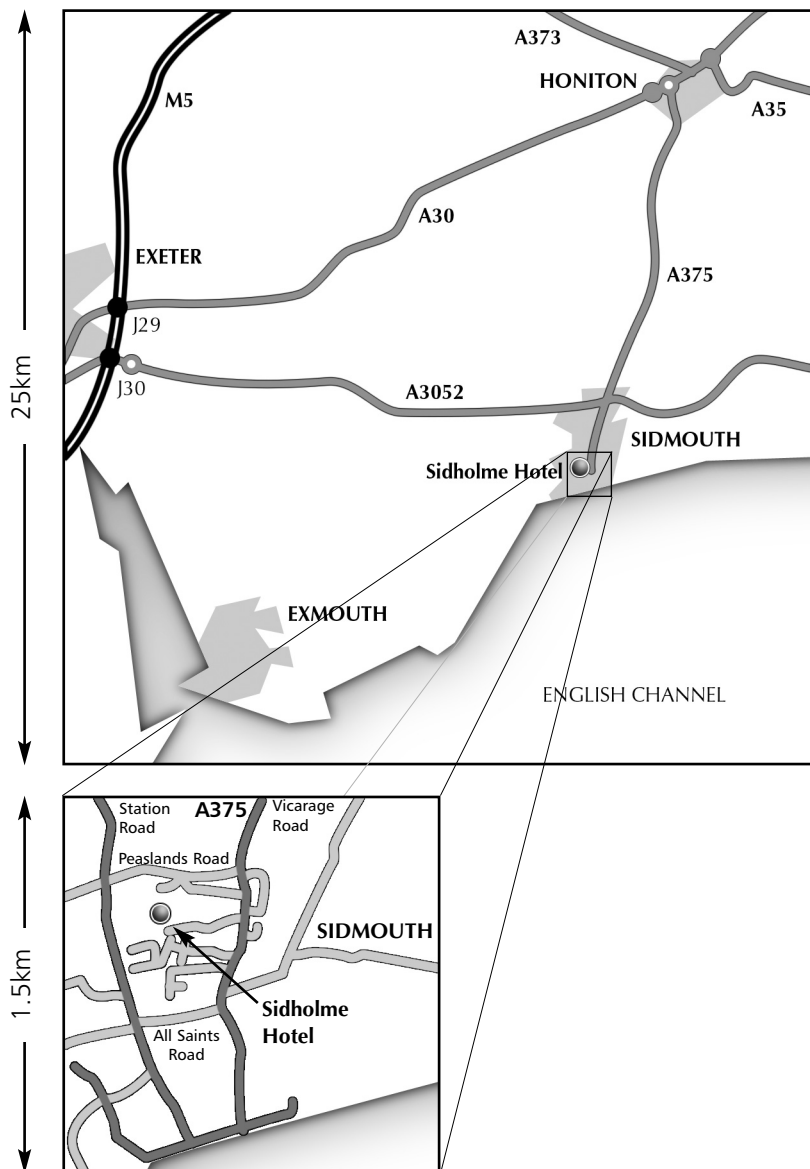

## HOW TO GET HERE

**From North, South and West:** Take the M5 to junction 30. Turn onto the A3052 to Sidmouth through Newton Poppleford. Follow signs to Sidmouth. Keep on A3052 ignoring first two right turns for Sidmouth. At traffic lights turn right towards Sidmouth onto A375. Follow this road for approximately 1 mile through built-up area, past children's playground on right, past Spar on right. Turn right immediately opposite the Volunteer pub into Peaslands Road. Travel up hill and take first left into Denby Terrace. Christian Guild Holidays gates and back entrance to hotel is opposite. Follow sign to reception.

**From East (London):** At Honiton take A375 to Sidmouth for approximately 12 miles then follow directions from Sidmouth onto A375. Follow this road for approximately 1 mile through built up area, past children's playground on right, past Spar on right. Turn right immediately opposite the Volunteer pub into Peaslands Road. Travel up hill and take first left into Denby Terrace. Christian Guild Holidays gates and back entrance to hotel is opposite. Follow sign to reception.